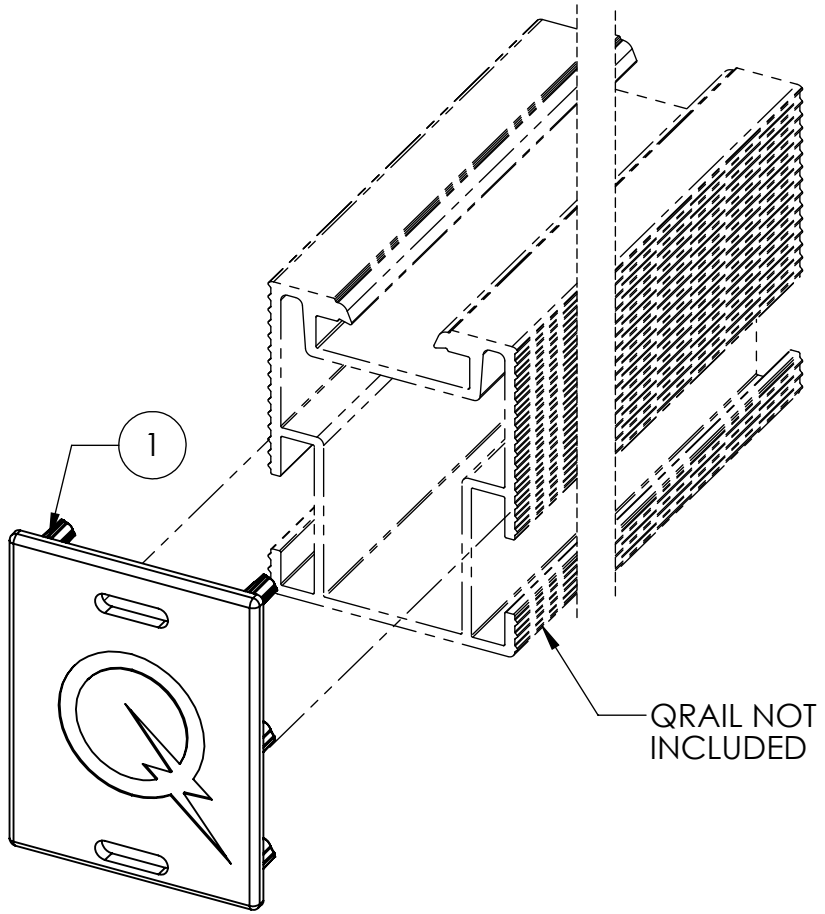

ITEM NO.	DESCRIPTION	QTY.
1	END CAP, QRAIL, STANDARD, BLACK	1

Quick Mount PV[®]

TITLE:
**QMR-CPS: END CAP, QRAIL,
STANDARD**

UNLESS OTHERWISE SPECIFIED: DIMENSIONS ARE IN INCHES TOLERANCES: FRACTIONAL $\pm 1/8$ TWO PLACE DECIMAL $\pm .19$ THREE PLACE DECIMAL $\pm .094$	SIZE	DRAWN BY: AAP	REV
	A	DATE: 4/8/2019	3
SCALE: 1:1	WEIGHT: 0.01	SHEET 1 OF 1	

DO NOT SCALE DRAWING