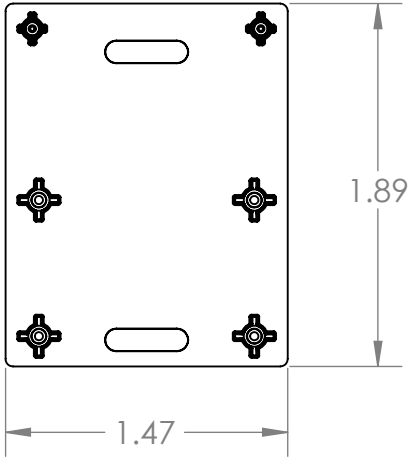

ITEM NO.	DESCRIPTION	QTY.
1	END CAP, QRAIL, STANDARD, BLACK	1

Quick Mount PV[®]

TITLE:
**QMR-CPS: END CAP, QRAIL,
STANDARD**

UNLESS OTHERWISE SPECIFIED: DIMENSIONS ARE IN INCHES TOLERANCES: FRACTIONAL $\pm 1/8$ TWO PLACE DECIMAL $\pm .19$ THREE PLACE DECIMAL $\pm .094$	SIZE	DRAWN BY: AAP	REV
	A	DATE: 4/8/2019	3
SCALE: 1:1	WEIGHT: 0.01	SHEET 1 OF 1	

DO NOT SCALE DRAWING