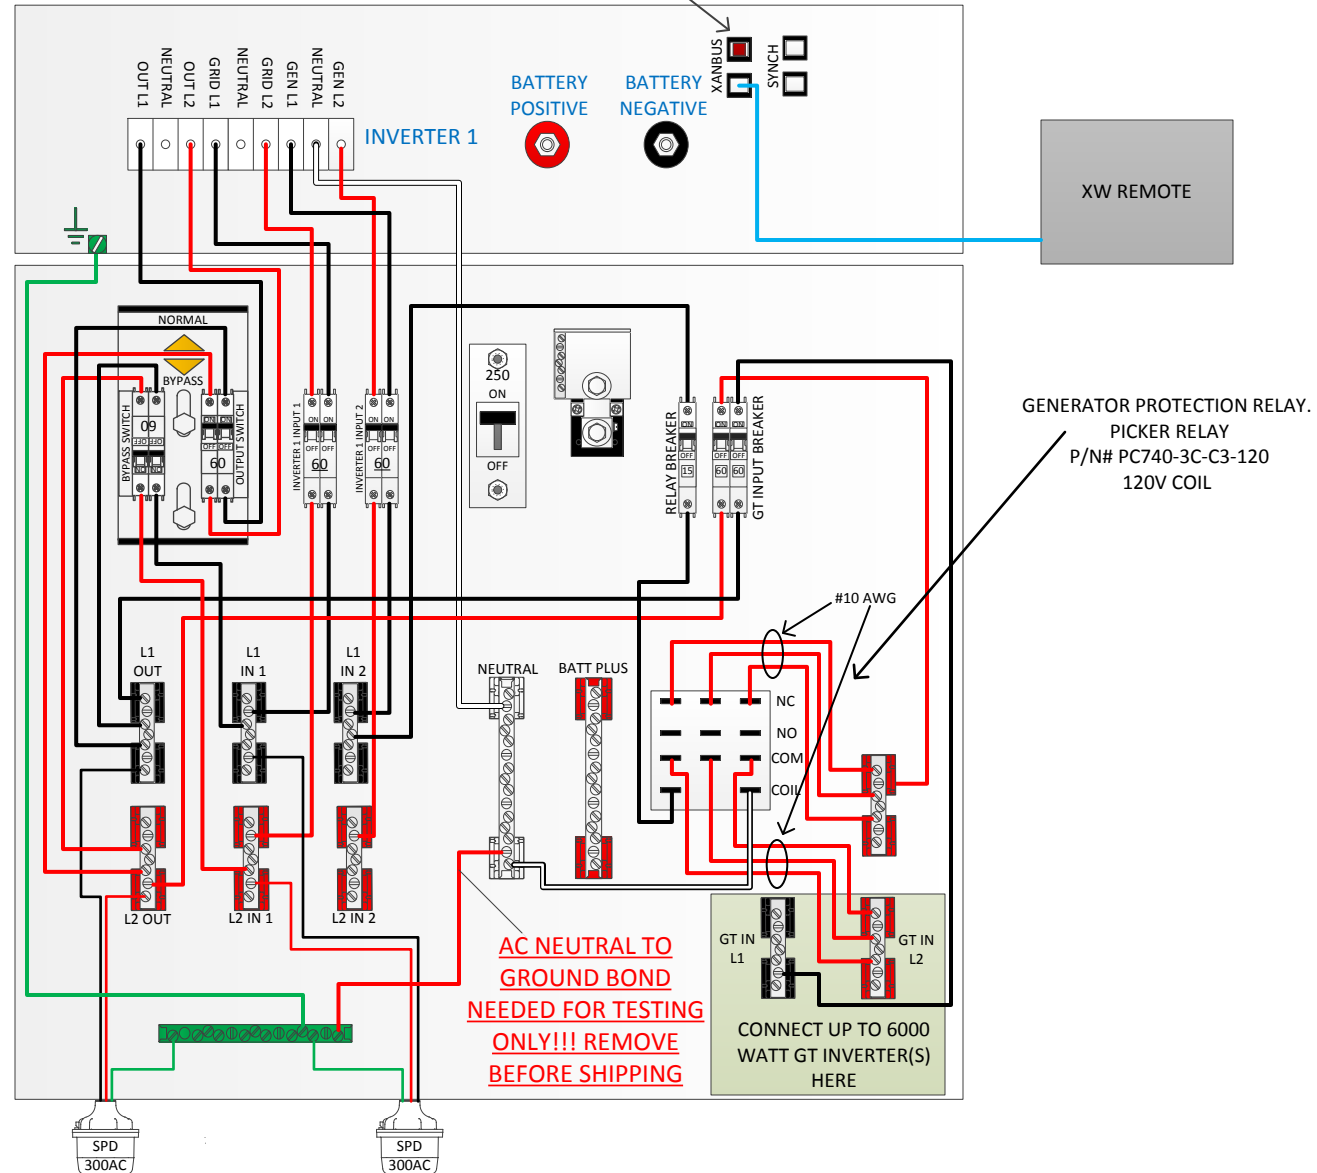

MNXWPAC5548or6848 XW AC COUPLED REVE 2/26/2016

AC WIRING DONE BY MIDNITE

NOTE: INSTALL
TERMINATOR PLUG
IN UNUSED XANBUS
JACK

NOTE:
ALL AC WIRING TO BE
#6THHN UNLESS
OTHERWISE NOTED

MNXWPAC5548or6848-REVE XW AC COUPLED 2/26/2016

WIRING DONE BY Customer

NOTE: INSTALL
TERMINATOR PLUG
IN UNUSED XANBUS
JACK